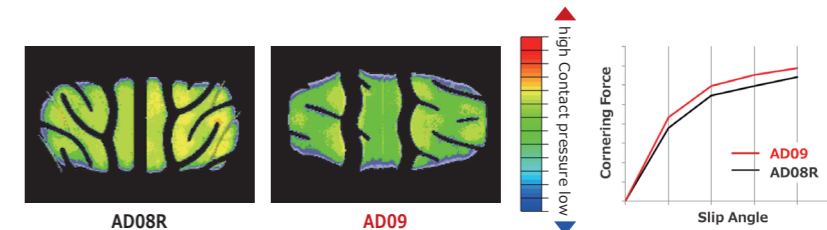

- **Tuning in/out groove angle to enhance block rigidity**

- **Smoothing block edge**
Improving wear performance and keeping wet performance.

OUT-SIDE for DRY Performance

- **Increase the contact area**
Improved pattern rigidity through wide shoulders and greater road contact area ensure enhanced performance in the dry.

Technical part

More round profile and Two-Layered belt cover achieve both high rigidity and high cornering force.

Contact Shape with road surface

Improve dry performance and steering stability at high speed.