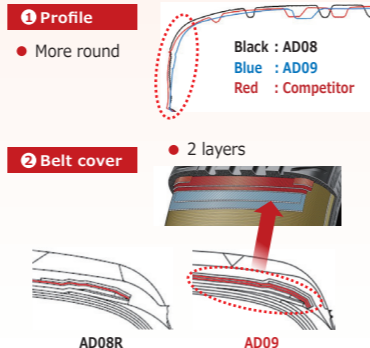

The new tread pattern exclusively for AD09

IN-SIDE for WET Performance

- **Increase the groove area**
Wide wavy grooves enable enhanced drainage performance. Displays exceptional hydroplaning resistance at high speeds.

- **Tuning in/out groove angle to enhance block rigidity**

- **Smoothing block edge**
Improving wear performance and keeping wet performance.

OUT-SIDE for DRY Performance

- **Increase the contact area**
Improved pattern rigidity through wide shoulders and greater road contact area ensure enhanced performance in the dry.

Technical part

More round profile and Two-Layered belt cover achieve both high rigidity and high cornering force.

Contact Shape with road surface

Improve dry performance and steering stability at high speed.